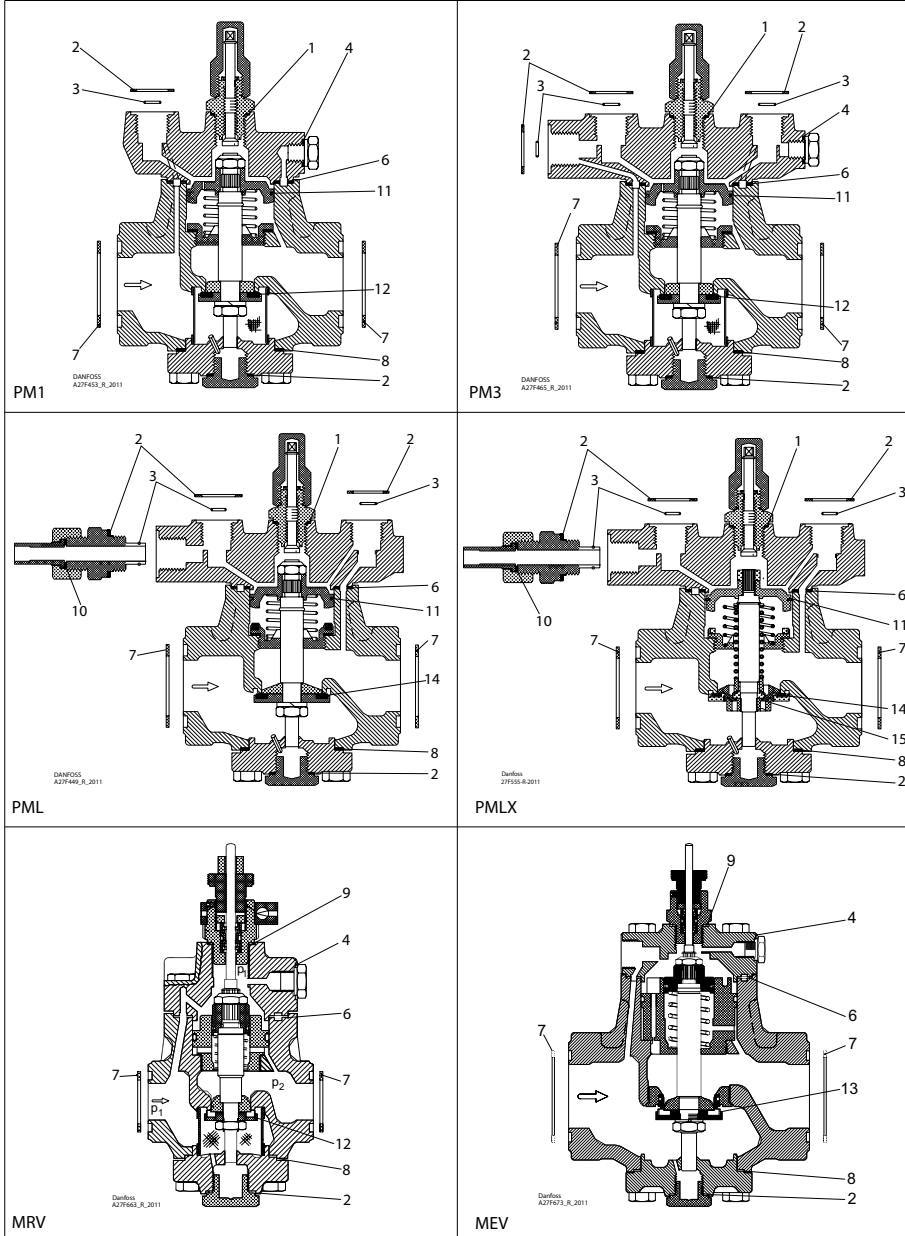

PM, PML/X, MRV, size 65 | MEV, PMFH, size 500
 Repair kit | Code number 027F3155

PM, PML/X, MRV, size 65 | MEV, PMFH, size 500
 Repair kit | Code number 027F3155