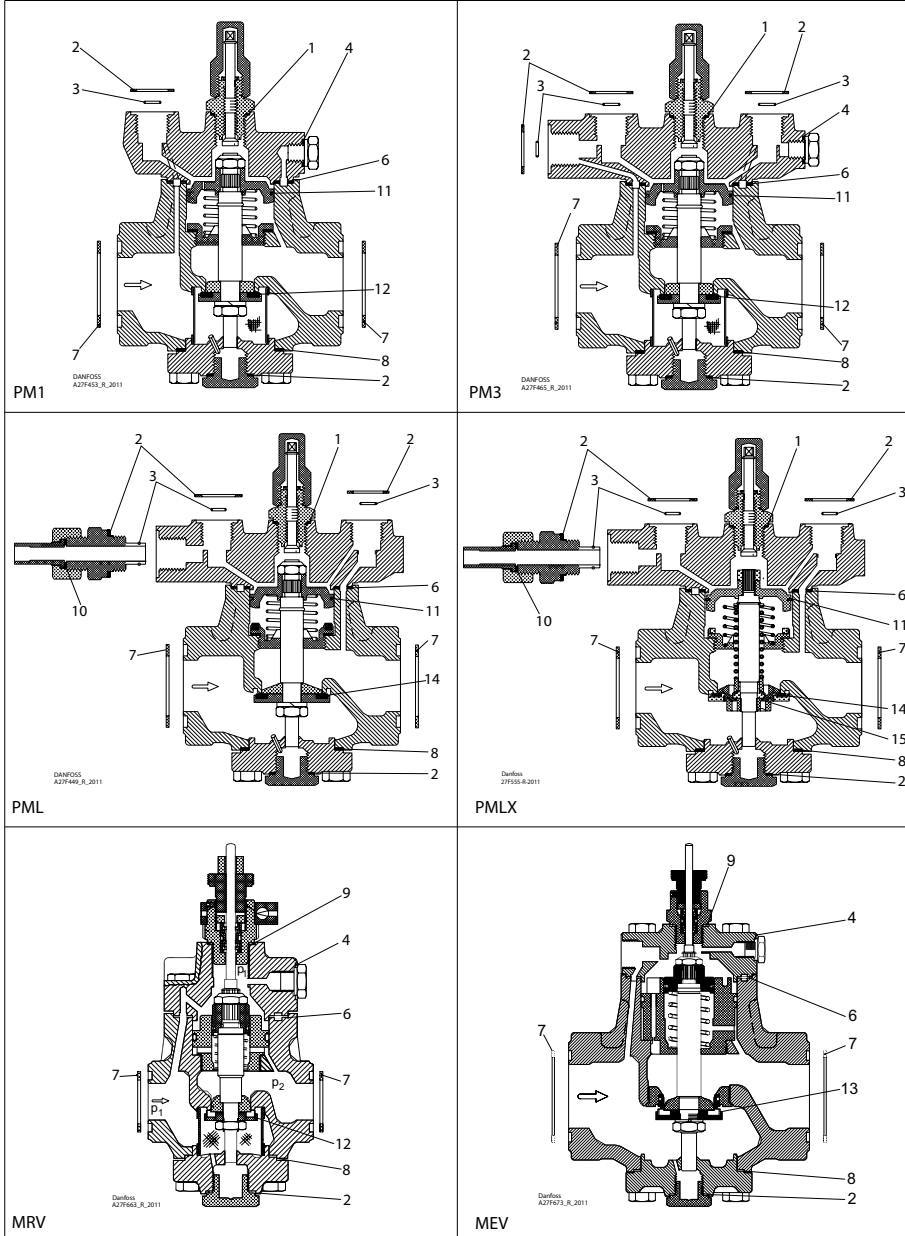

PM, PML/X, MRV, size 40 | MEV, PMFH/L, size 200
 Repair kit | Code number 027F3153

PM, PML/X, MRV, size 40 | MEV, PMFH/L, size 200
 Repair kit | Code number 027F3153