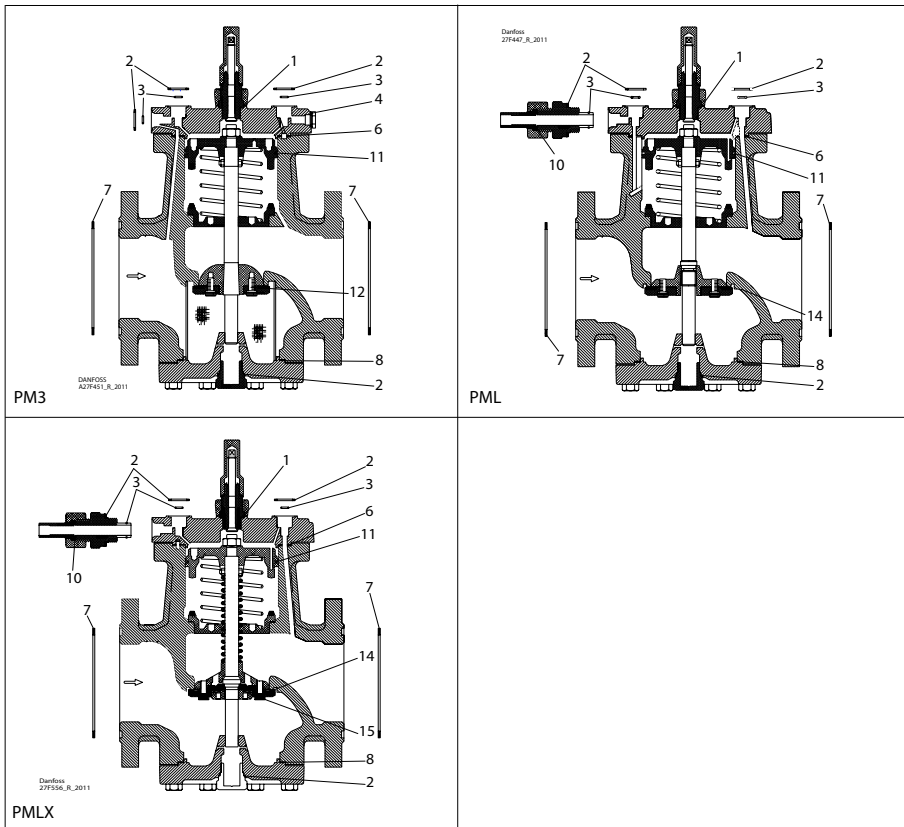

PM, PML/X, size 125

Repair kit | Code number 027F3158

PM, PML/X, size 125

Repair kit | Code number 027F3158

1 Alu. Ø26 mm Ø1.02" Total no. = 1	2 Fibre Ø33 mm Ø1.28" Total no. = 4	3 Alu. Ø9 mm Ø0.36" Total no. = 3	4 Alu. Ø18 mm Ø0.70" Total no. = 1	5* Alu. Ø14 mm Ø0.55" Total no. = 1	6 Fibre Ø221 mm Ø8.7" Total no. = 1
7 Fibre Ø203 mm Ø7.99" Total no. = 2	8 Fibre Ø196 mm Ø7.72" Total no. = 1	9* Alu. Ø32 mm Ø1.26" Total no. = 1	10 Alu. Ø22 mm Ø0.87" Total no. = 1	11 Alu. Ø175 mm Ø6.89" Total no. = 1	12 Fibre Ø140 mm Ø5.51" Total no. = 1
14 Alu. Ø165 mm Ø6.49" Total no. = 1	15 Alu. Ø68 mm Ø2.68" Total no. = 1