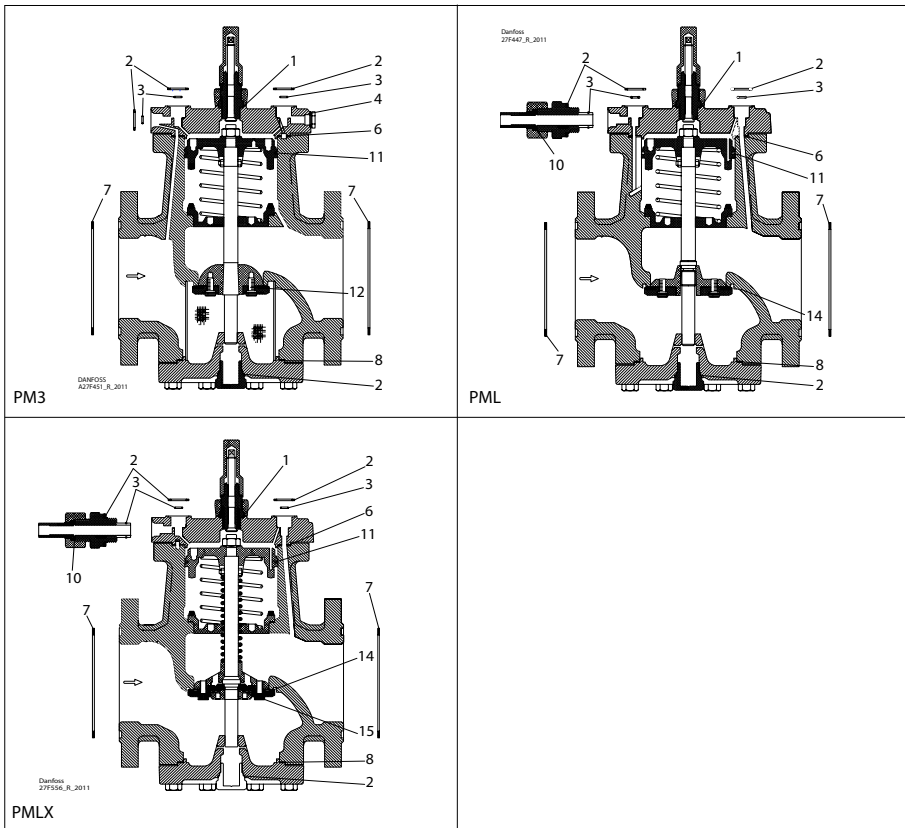

**PM, PML/X, size 100**

Repair kit | Code number 027F3157

**PM, PML/X, size 100**

Repair kit | Code number 027F3157

<p><b>1</b></p> <p>Alu.</p> <p>Ø26 mm Ø1.02"</p> <p>Total no. = 1</p>	<p><b>2</b></p> <p>Fibre</p> <p>Ø33 mm Ø1.28"</p> <p>Total no. = 4</p>	<p><b>3</b></p> <p>Alu.</p> <p>Ø9 mm Ø0.36"</p> <p>Total no. = 3</p>	<p><b>4</b></p> <p>Alu.</p> <p>Ø18 mm Ø0.70"</p> <p>Total no. = 1</p>	<p><b>5*</b></p> <p>Alu.</p> <p>Ø14 mm Ø0.55"</p> <p>Total no. = 1</p>	<p><b>6</b></p> <p>Fibre</p> <p>Ø1.85 mm Ø0.073"</p> <p>Total no. = 1</p>
<p><b>7</b></p> <p>Fibre</p> <p>Ø175 mm Ø6.89"</p> <p>Total no. = 2</p>	<p><b>8</b></p> <p>Fibre</p> <p>Ø168 mm Ø6.61"</p> <p>Total no. = 1</p>	<p><b>9*</b></p> <p>Alu.</p> <p>Ø32 mm Ø1.26"</p> <p>Total no. = 1</p>	<p><b>10</b></p> <p>Alu.</p> <p>Ø22 mm Ø0.87"</p> <p>Total no. = 1</p>	<p><b>11</b></p> <p>Alu.</p> <p>Ø145 mm Ø5.71"</p> <p>Total no. = 1</p>	<p><b>12</b></p> <p>Fibre</p> <p>Ø115 mm Ø4.53"</p> <p>Total no. = 1</p>
<p><b>14</b></p> <p>Alu.</p> <p>Ø132 mm Ø5.18"</p> <p>Total no. = 1</p>	<p><b>15</b></p> <p>Alu.</p> <p>Ø59 mm Ø2.32"</p> <p>Total no. = 1</p>				

\* The spare part is included in the package but is not used for PM, PML/X 100.