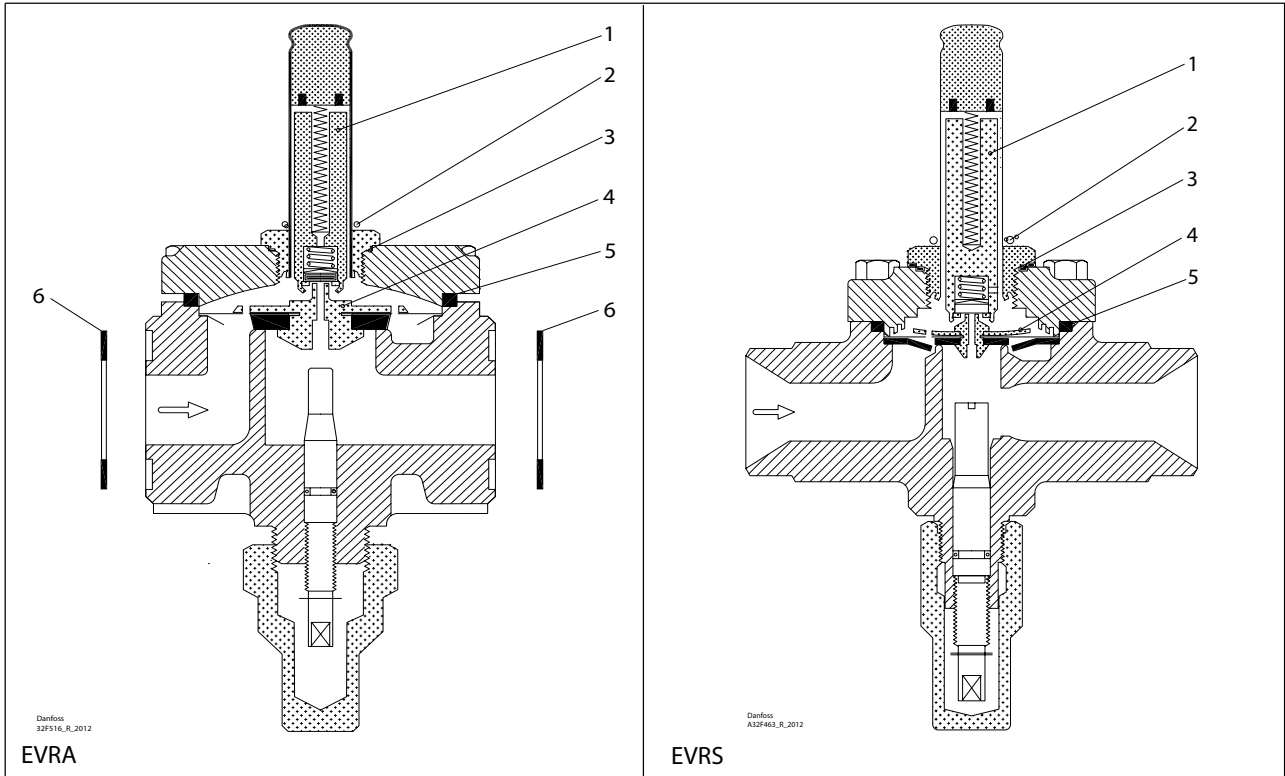

EVRA and EVRS, size 20

Repair kit | Code number 032F2332

<p>1 For AC / DC</p> <p>Total no. = 1</p>	<p>2</p> <p>Total no. = 1</p>	<p>3 = Alu.</p> <p>Total no. = 1</p>	<p>4</p> <p>Total no. = 1</p>	<p>5 = Rubber</p> <p>Total no. = 1</p>	<p>6 = Fibre</p> <p>Total no. = 2</p>
--	--------------------------------------	---	--------------------------------------	---	--