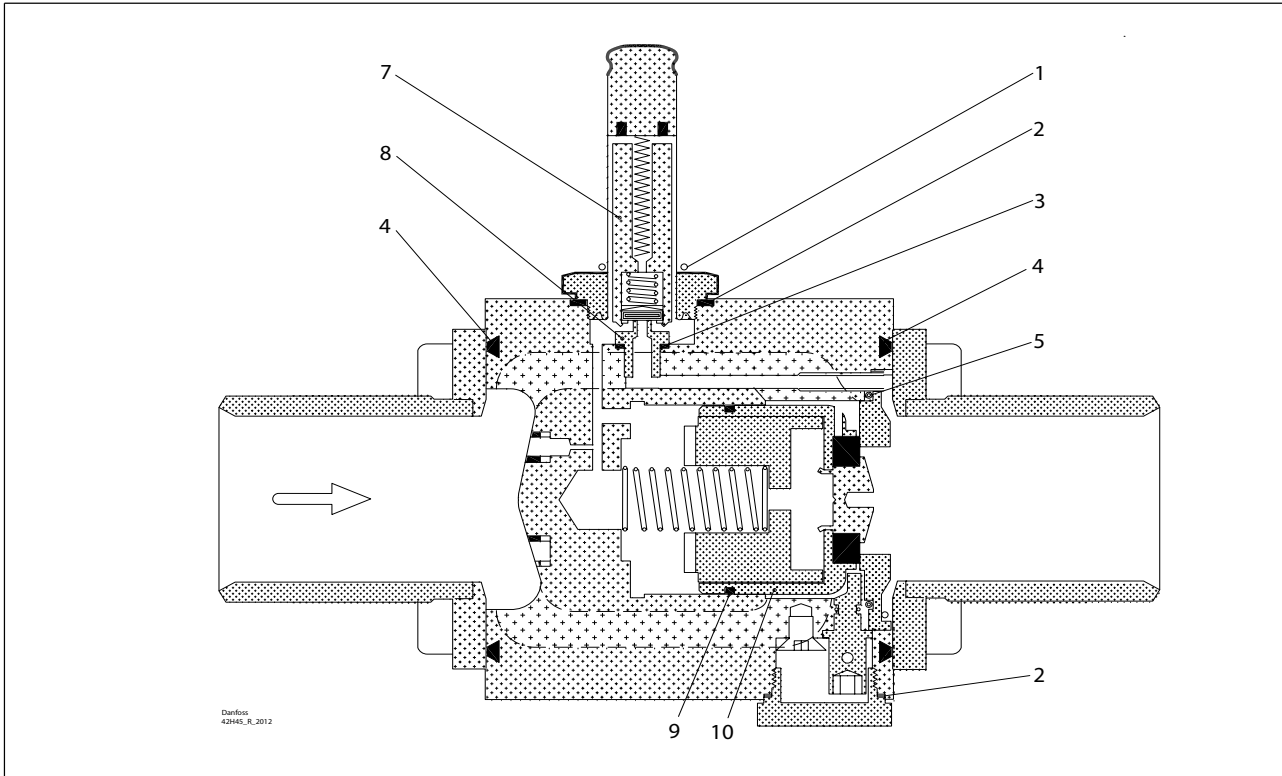

EVRA, size 40

Repair kit | Code number 032F2335

<p>1</p> <p>Ø14 mm Ø10.56"</p> <p>Total no. = 1</p>	<p>2</p> <p>Ø27 mm Ø21.04"</p> <p>Total no. = 2</p>	<p>3</p> <p>Ø10 mm Ø7.40"</p> <p>Total no. = 1</p>	<p>4</p> <p>Ø66 mm Ø52.60"</p> <p>Total no. = 2</p>	<p>5</p> <p>Ø42 mm Ø31.66"</p> <p>Total no. = 1</p>
<p>7</p> <p>42.5 mm 1.67"</p> <p>Total no. = 1</p>	<p>8</p> <p>Ø3.3 mm Ø1.13"</p> <p>Total no. = 1</p>	<p>9</p> <p>Ø44 mm Ø31.73"</p> <p>Total no. = 1</p>	<p>10</p>	