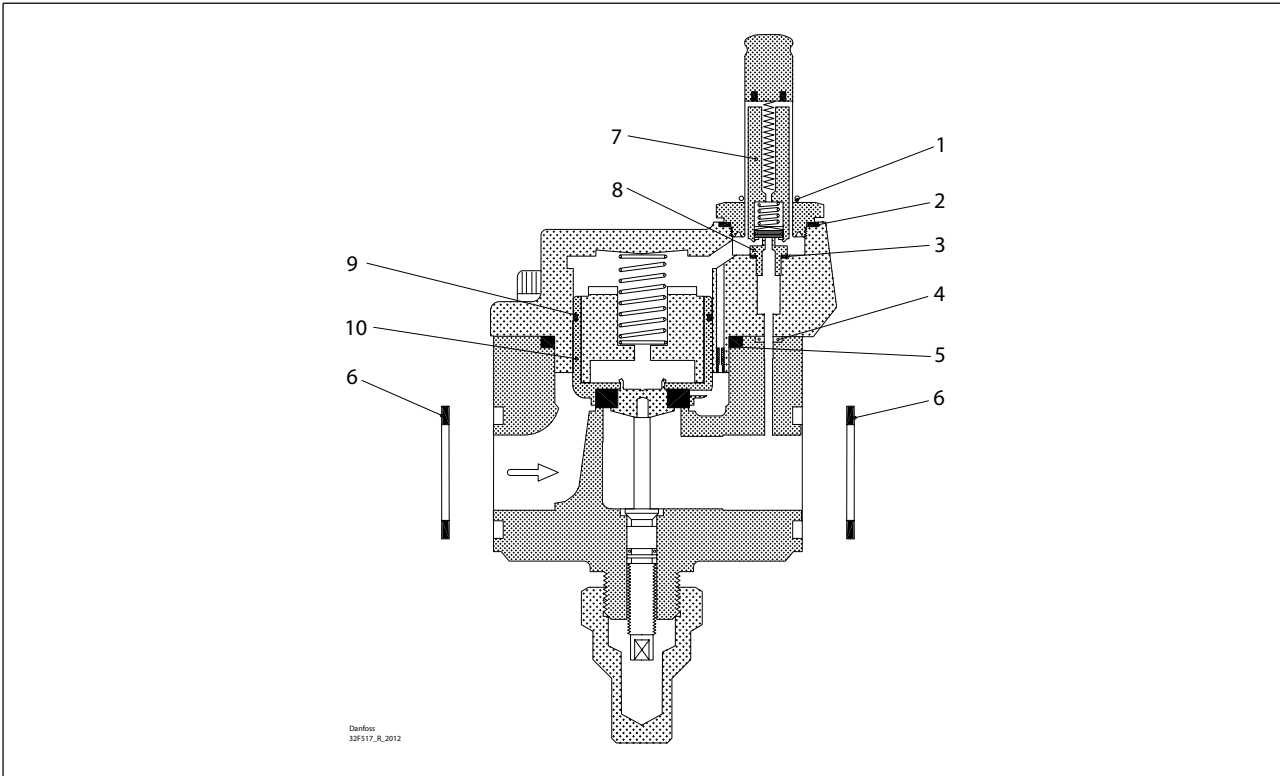

EVRA, size 25

Repair kit | Code number 032F2333

<p>1</p> <p>Total no. = 1</p>	<p>2</p> <p>Total no. = 1</p>	<p>3</p> <p>Total no. = 1</p>	<p>4</p> <p>Total no. = 1</p>	<p>5</p> <p>Total no. = 1</p>
<p>6</p> <p>Total no. = 2</p>	<p>7</p> <p>Total no. = 1</p>	<p>8</p> <p>Total no. = 1</p>	<p>9</p> <p>Total no. = 1</p>	<p>10</p>