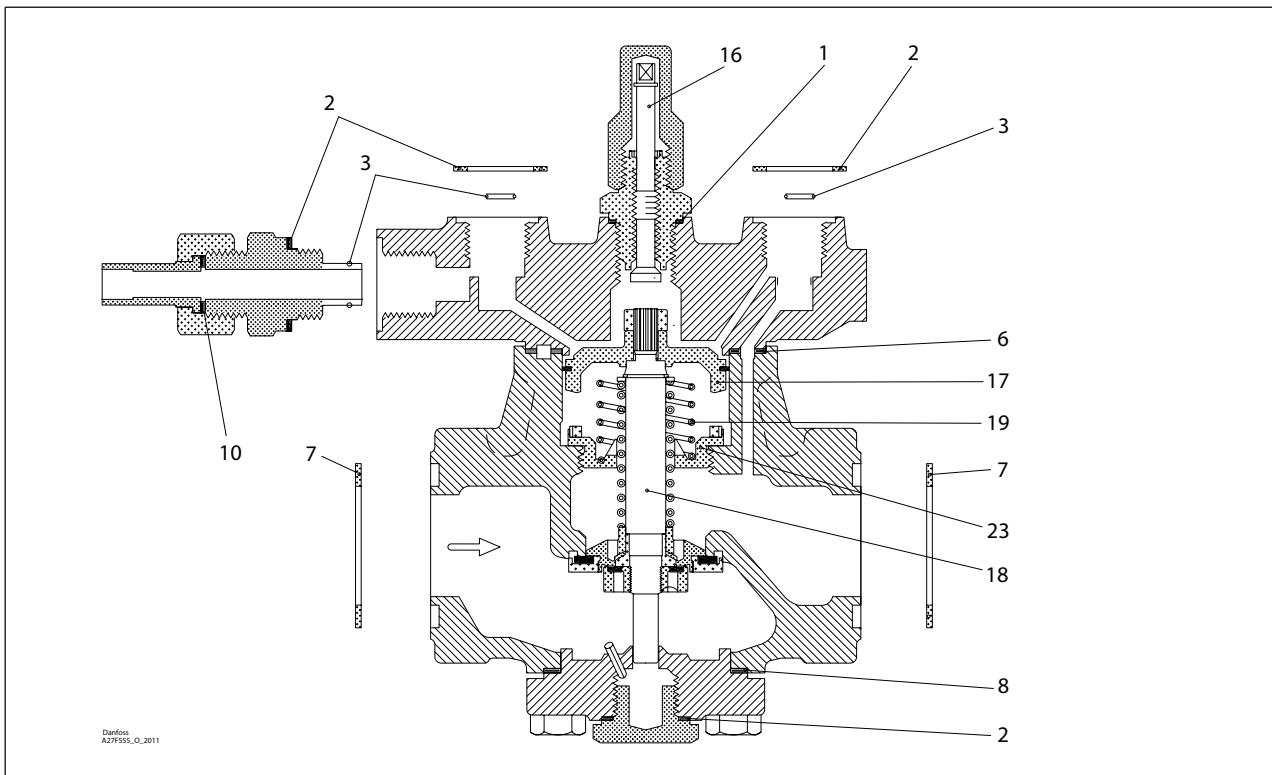

PMLX, size 50

Overhaul kit | Code number 027F0569

<p>1</p> <p> = Alu.</p> <p></p> <p>Total no. = 1</p>	<p>2</p> <p> = Fibre</p> <p></p> <p>Total no. = 4</p>	<p>3</p> <p></p> <p></p> <p>Total no. = 3</p>	<p>4*</p> <p> = Alu.</p> <p></p> <p>Total no. = 1</p>	<p>5*</p> <p> = Alu.</p> <p></p> <p>Total no. = 1</p>	<p>6</p> <p> = Fibre</p> <p></p> <p>Total no. = 1</p>
<p>7</p> <p> = Fibre</p> <p></p> <p>Total no. = 2</p>	<p>8*</p> <p> = Fibre</p> <p></p> <p>Total no. = 1</p>	<p>9*</p> <p> = Alu.</p> <p></p> <p>Total no. = 1</p>	<p>10</p> <p> = Alu.</p> <p></p> <p>Total no. = 1</p>	<p>16</p> <p></p>	<p>17</p> <p></p>
<p>18</p> <p></p>	<p>19</p> <p></p> <p>Total no. = 1</p>	<p>23</p> <p></p>			

* The spare part is included in the package but is not used for PMLX size 50.