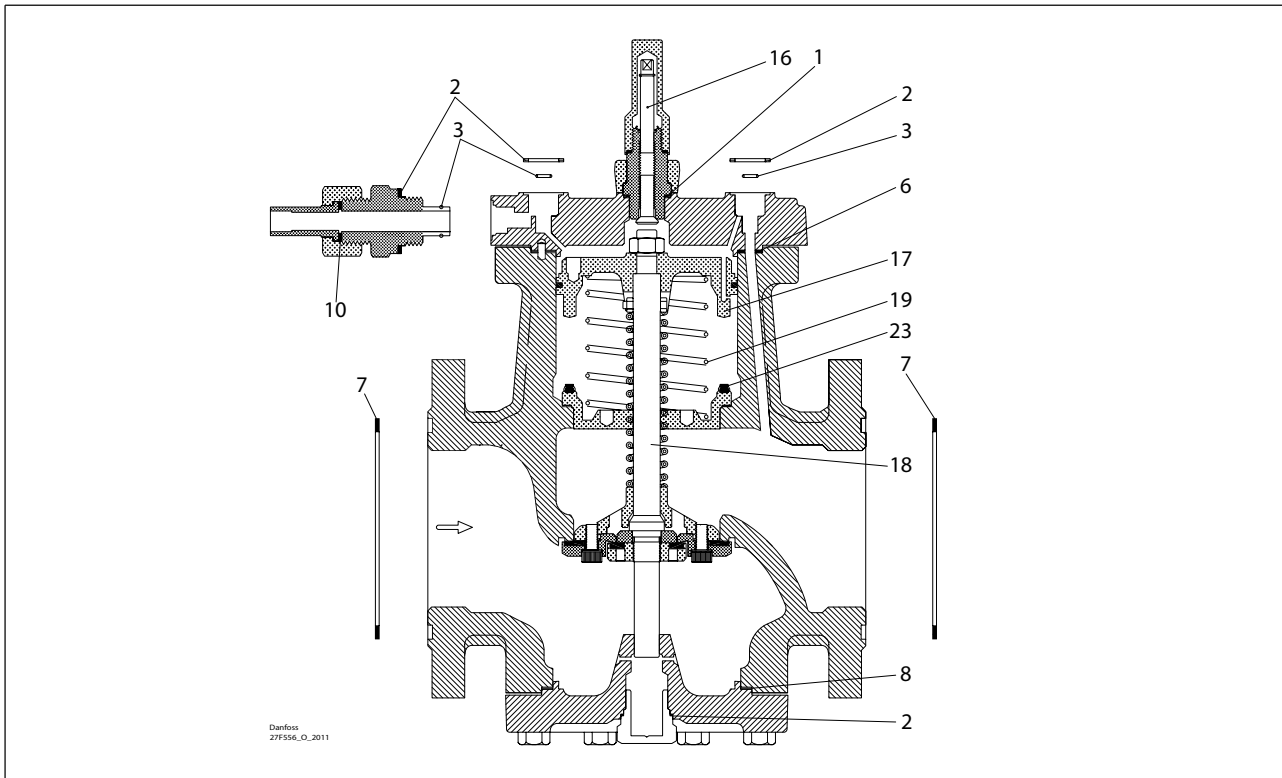

# PMLX, size 100

Overhaul kit | Code number 027F0572

<p><b>1</b></p> <p>▨ = Alu.</p> <p>Ø26 mm Ø1.02"</p> <p>Total no. = 1</p>	<p><b>2</b></p> <p>▨ = Fibre</p> <p>Ø33 mm Ø1.28"</p> <p>Total no. = 4</p>	<p><b>3</b></p> <p>Ø9 mm Ø0.36"</p> <p>Total no. = 3</p>	<p><b>4*</b></p> <p>▨ = Alu.</p> <p>Ø18 mm Ø0.70"</p> <p>Total no. = 1</p>	<p><b>5*</b></p> <p>▨ = Alu.</p> <p>Ø14 mm Ø0.55"</p> <p>Total no. = 1</p>	<p><b>6</b></p> <p>▨ = Fibre</p> <p>Ø185 mm Ø7.28"</p> <p>Total no. = 1</p>
<p><b>7</b></p> <p>▨ = Fibre</p> <p>Ø175 mm Ø6.89"</p> <p>Total no. = 2</p>	<p><b>8</b></p> <p>▨ = Fibre</p> <p>Ø168 mm Ø6.61"</p> <p>Total no. = 1</p>	<p><b>9*</b></p> <p>▨ = Alu.</p> <p>Ø32 mm Ø1.26"</p> <p>Total no. = 1</p>	<p><b>10</b></p> <p>▨ = Alu.</p> <p>Ø22 mm Ø0.87"</p> <p>Total no. = 1</p>	<p><b>16</b></p>	<p><b>17</b></p> <p>Ø145 mm Ø5.71"</p>
<p><b>18</b></p> <p>342 mm 13.46"</p>	<p><b>19</b></p> <p>Ø100 mm Ø3.94"</p> <p>Total no. = 1</p>	<p><b>23</b></p> <p>Ø135 mm Ø5.31"</p>			

\* The spare part is included in the package but is not used for PMLX size 100.