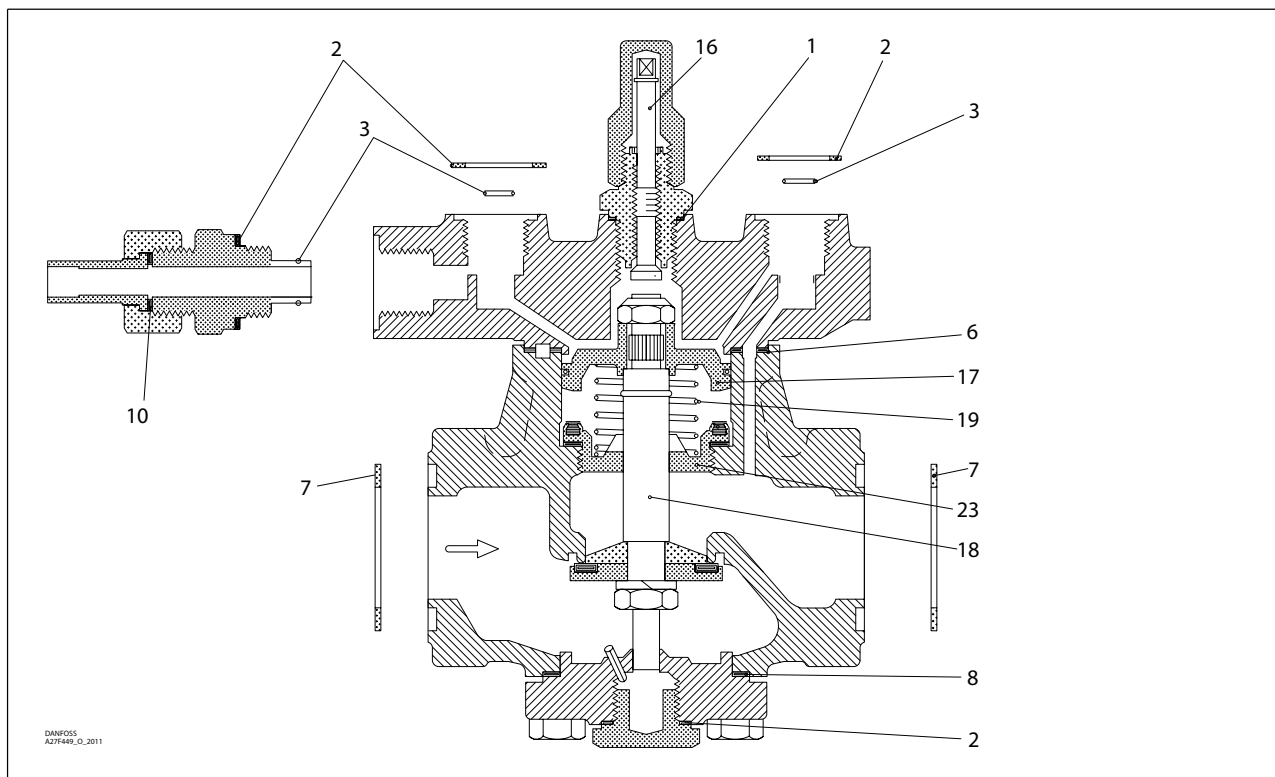

# PML, size 65

Overhaul kit | Code number 027F0559

<p><b>1</b></p> <p> = Alu.</p> <p></p> <p>Total no. = 1</p>	<p><b>2</b></p> <p> = Fibre</p> <p></p> <p>Total no. = 4</p>	<p><b>3</b></p> <p></p> <p></p> <p>Total no. = 3</p>	<p><b>4*</b></p> <p> = Alu.</p> <p></p> <p>Total no. = 1</p>	<p><b>5*</b></p> <p> = Alu.</p> <p></p> <p>Total no. = 1</p>	<p><b>6</b></p> <p> = Fibre</p> <p></p> <p>Total no. = 1</p>
<p><b>7</b></p> <p> = Fibre</p> <p></p> <p>Total no. = 2</p>	<p><b>8</b></p> <p> = Fibre</p> <p></p> <p>Total no. = 1</p>	<p><b>9*</b></p> <p> = Alu.</p> <p></p> <p>Total no. = 1</p>	<p><b>10</b></p> <p> = Alu.</p> <p></p> <p>Total no. = 1</p>	<p><b>16</b></p> <p></p>	<p><b>17</b></p> <p></p>
<p><b>18</b></p> <p></p> <p></p>	<p><b>19</b></p> <p></p> <p></p> <p>Total no. = 1</p>	<p><b>23</b></p> <p></p>			

\* The spare part is included in the package but is not used for PML size 65.