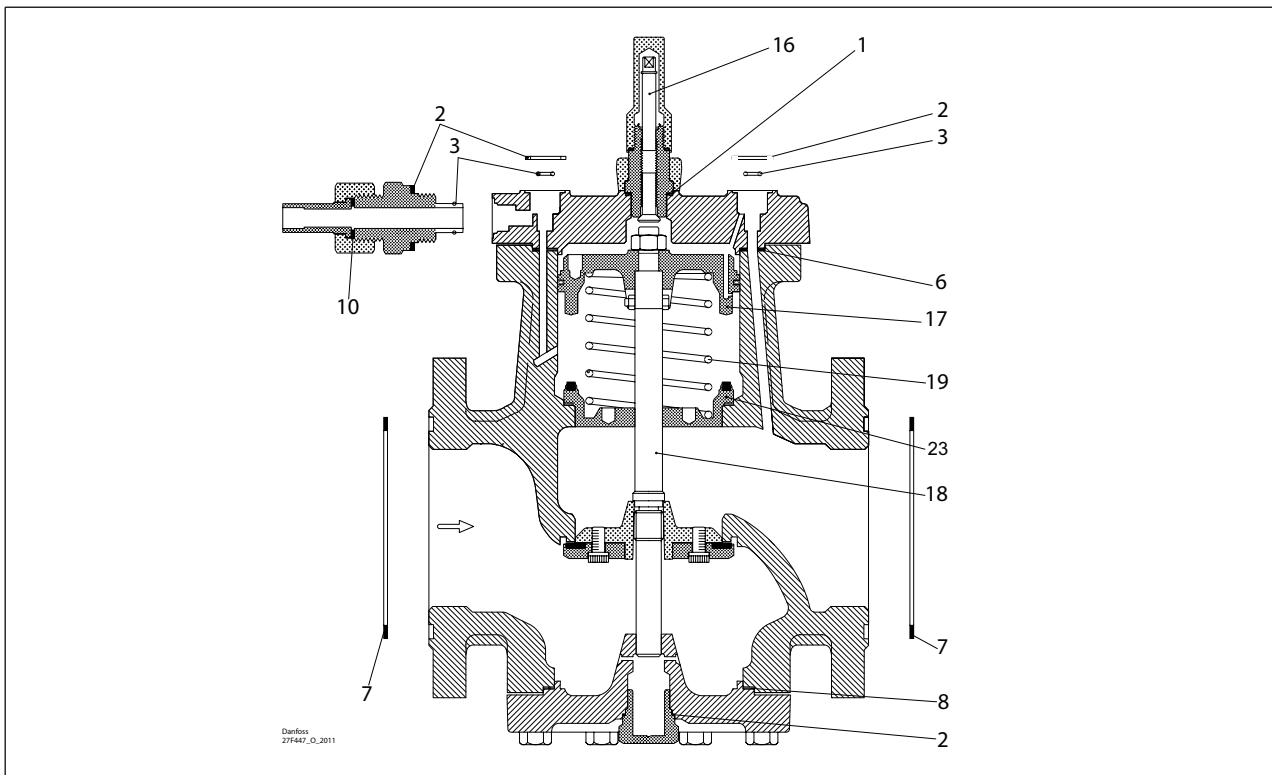

# PML, size 100

Overhaul kit | Code number 027F0561

<p><b>1</b></p> <p> = Alu.</p> <p>Ø26 mm Ø1.02"</p> <p>Total no. = 1</p>	<p><b>2</b></p> <p> = Fibre</p> <p>Ø33 mm Ø1.28"</p> <p>Total no. = 4</p>	<p><b>3</b></p> <p>Ø9 mm Ø0.36"</p> <p>Total no. = 3</p>	<p><b>4*</b></p> <p> = Alu.</p> <p>Ø18 mm Ø0.70"</p> <p>Total no. = 1</p>	<p><b>5*</b></p> <p> = Alu.</p> <p>Ø14 mm Ø0.55"</p> <p>Total no. = 1</p>	<p><b>6</b></p> <p> = Fibre</p> <p>Ø185 mm Ø7.28"</p> <p>Total no. = 1</p>
<p><b>7</b></p> <p> = Fibre</p> <p>Ø175 mm Ø6.89"</p> <p>Total no. = 2</p>	<p><b>8</b></p> <p> = Fibre</p> <p>Ø168 mm Ø6.61"</p> <p>Total no. = 1</p>	<p><b>9*</b></p> <p> = Alu.</p> <p>Ø32 mm Ø1.26"</p> <p>Total no. = 1</p>	<p><b>10</b></p> <p> = Alu.</p> <p>Ø22 mm Ø0.87"</p> <p>Total no. = 1</p>	<p><b>16</b></p>	<p><b>17</b></p> <p>Ø145 mm Ø5.71"</p>
<p><b>18</b></p> <p>307 mm 12.09"</p>	<p><b>19</b></p> <p>Ø100 mm Ø3.94"</p> <p>Total no. = 1</p>	<p><b>23</b></p> <p>Ø135 mm Ø5.31"</p>			

\* The spare part is included in the package but is not used for PML size 100.