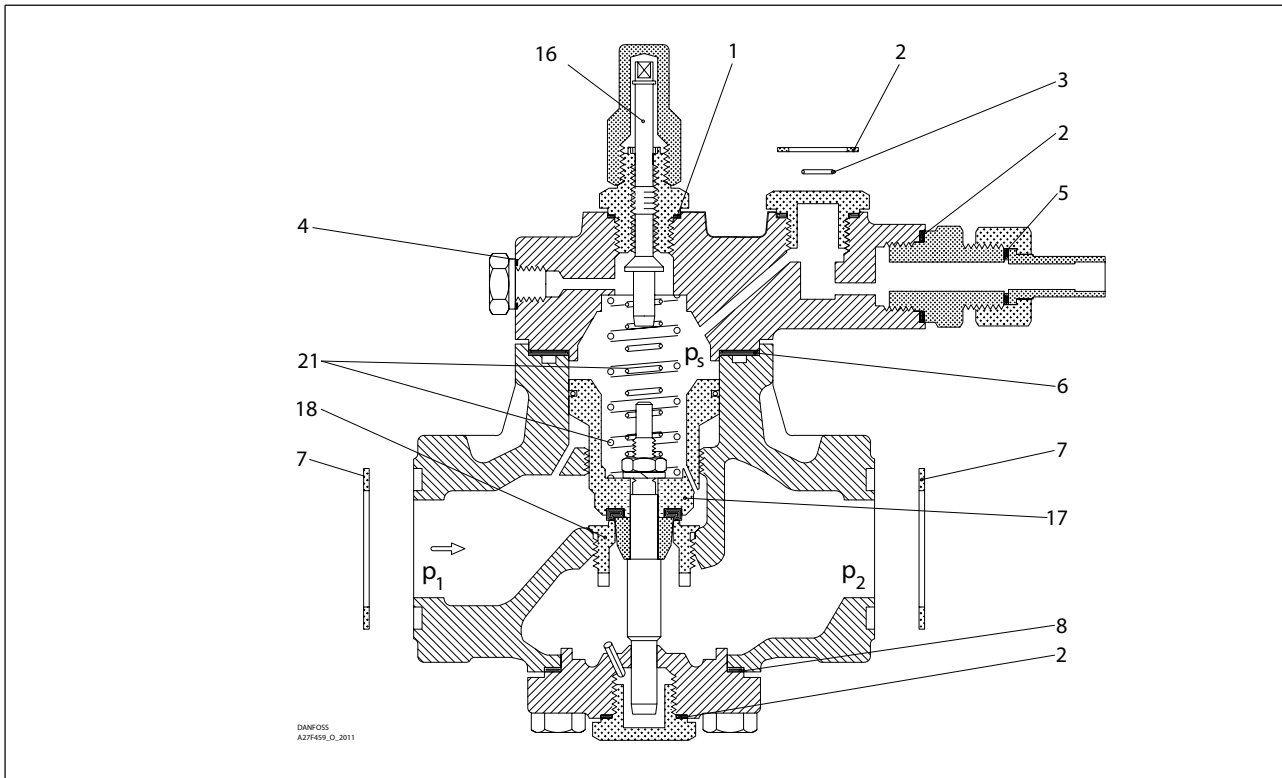

PMFL, size 80-2

Overhaul kit | Code number 027F0631

<p>1</p> <p> = Alu.</p> <p>Ø26 mm Ø1.02"</p> <p>Total no. = 1</p>	<p>2</p> <p> = Fibre</p> <p>Ø33 mm Ø1.28"</p> <p>Total no. = 4</p>	<p>3</p> <p> = Alu.</p> <p>Ø9 mm Ø0.36"</p> <p>Total no. = 3</p>	<p>4</p> <p> = Alu.</p> <p>Ø18 mm Ø0.70"</p> <p>Total no. = 1</p>	<p>5</p> <p> = Alu.</p> <p>Ø14 mm Ø0.55"</p> <p>Total no. = 1</p>	<p>6</p> <p> = Fibre</p> <p>Ø75 mm Ø2.95"</p> <p>Total no. = 1</p>
<p>7</p> <p> = Fibre</p> <p>Ø39 mm Ø1.54"</p> <p>Total no. = 2</p>	<p>8</p> <p> = Fibre</p> <p>Ø60 mm Ø2.36"</p> <p>Total no. = 1</p>	<p>9*</p> <p> = Alu.</p> <p>Ø32 mm Ø1.26"</p> <p>Total no. = 1</p>	<p>10*</p> <p> = Alu.</p> <p>Ø22 mm Ø0.87"</p> <p>Total no. = 1</p>	<p>16</p> <p></p>	<p>17</p> <p></p> <p>Ø80 mm Ø3.15"</p>
<p>18</p> <p></p> <p>Ø18 mm Ø0.71"</p>	<p>21 Standard</p> <p></p> <p>Ø13 mm Ø0.51"</p> <p>Ø25 mm Ø0.98"</p> <p>1 set</p>	<p>21 Weak</p> <p></p> <p>Ø12 mm Ø0.45"</p> <p>Ø25 mm Ø0.98"</p> <p>1 set</p>	<p>21 Strong</p> <p></p> <p>Ø13 mm Ø0.52"</p> <p>Ø25 mm Ø0.98"</p> <p>1 set</p>		

* The spare part is included in the package but is not used for PMFL size 80-2.