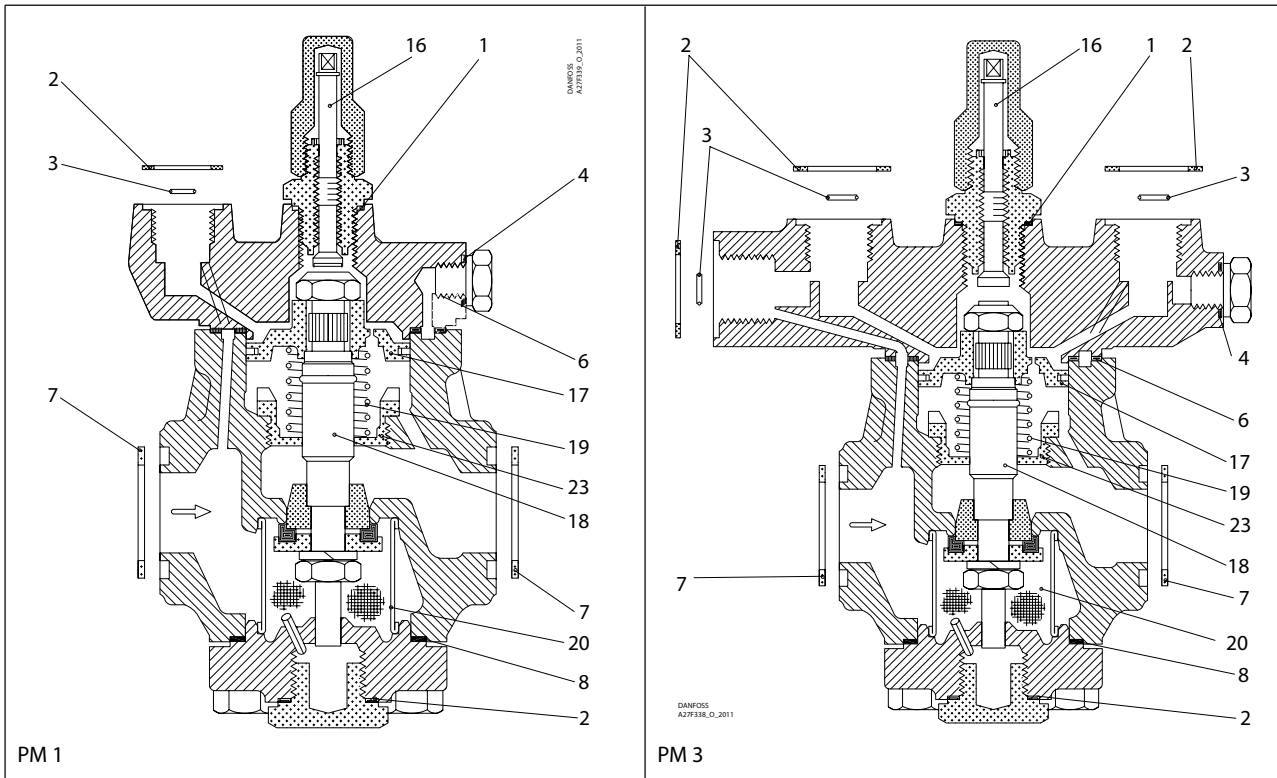

PM, size 25

Overhaul kit | Code number 027F3371

<p>1</p> <p> = Alu.</p> <p>Total no. = 1</p>	<p>2</p> <p> = Fibre</p> <p>Total no. = 4</p>	<p>3</p> <p>Total no. = 3</p>	<p>4</p> <p> = Alu.</p> <p>Total no. = 1</p>	<p>5*</p> <p> = Alu.</p> <p>Total no. = 1</p>	<p>6</p> <p> = Fibre</p> <p>Total no. = 1</p>
<p>7</p> <p> = Fibre</p> <p>Total no. = 2</p>	<p>8</p> <p> = Fibre</p> <p>Total no. = 1</p>	<p>9*</p> <p> = Alu.</p> <p>Total no. = 1</p>	<p>10*</p> <p> = Alu.</p> <p>Total no. = 1</p>	<p>16</p>	<p>17</p>
<p>18</p>	<p>19</p> <p>Total no. = 1</p>	<p>20</p> <p>Total no. = 1</p>	<p>23</p>		

* The spare part is included in the package but is not used for PM 1 or PM 3..