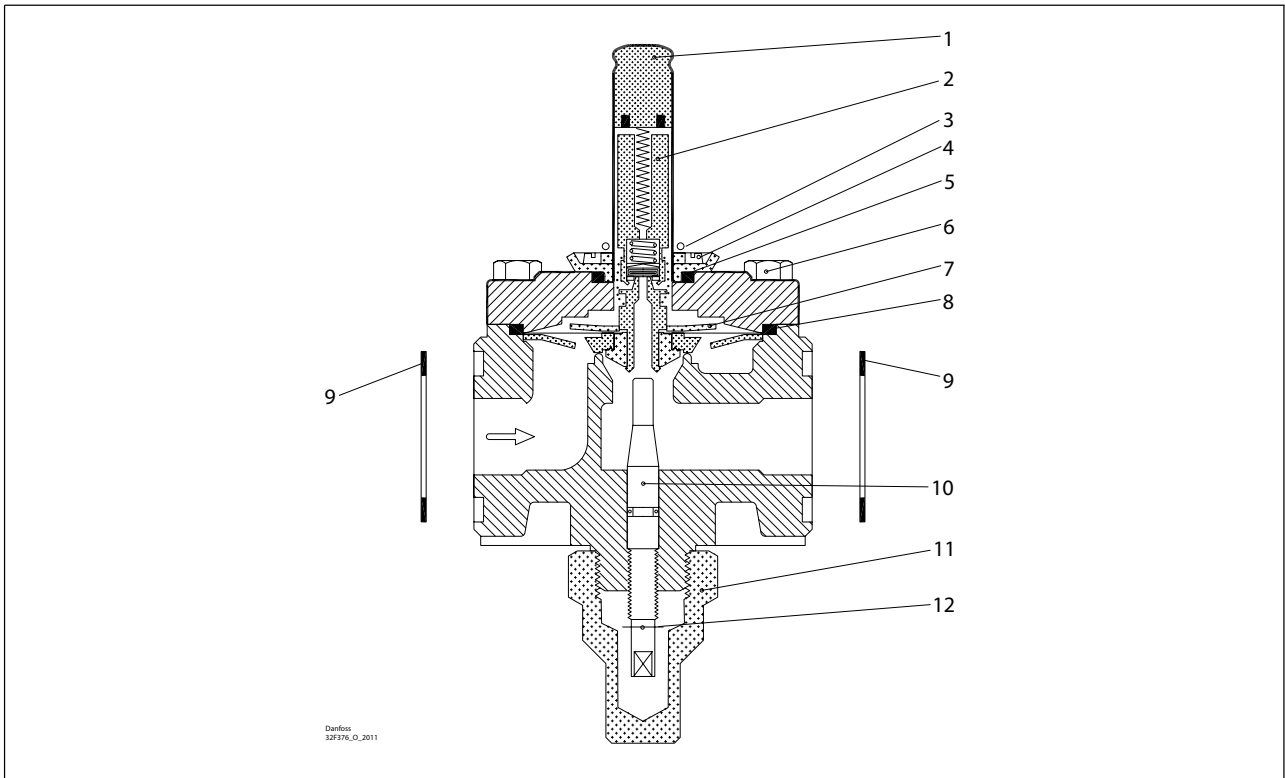

EVRAT, size 15 (previous design)

Overhaul kit | Code number 032F2322

<p>1</p> <p>Total no. = 1</p>	<p>2</p> <p>Total no. = 1</p>	<p>3</p> <p>Total no. = 1</p>	<p>4</p> <p>Total no. = 4</p>	<p>5</p> <p>Total no. = 1</p>	<p>6</p> <p>Total no. = 4</p>
<p>7</p> <p>Total no. = 1</p>	<p>8</p> <p>Total no. = 1</p>	<p>9</p> <p>Total no. = 2</p>	<p>10</p> <p>Total no. = 1</p>	<p>11</p> <p>Total no. = 1</p>	<p>12</p> <p>Total no. = 1</p>