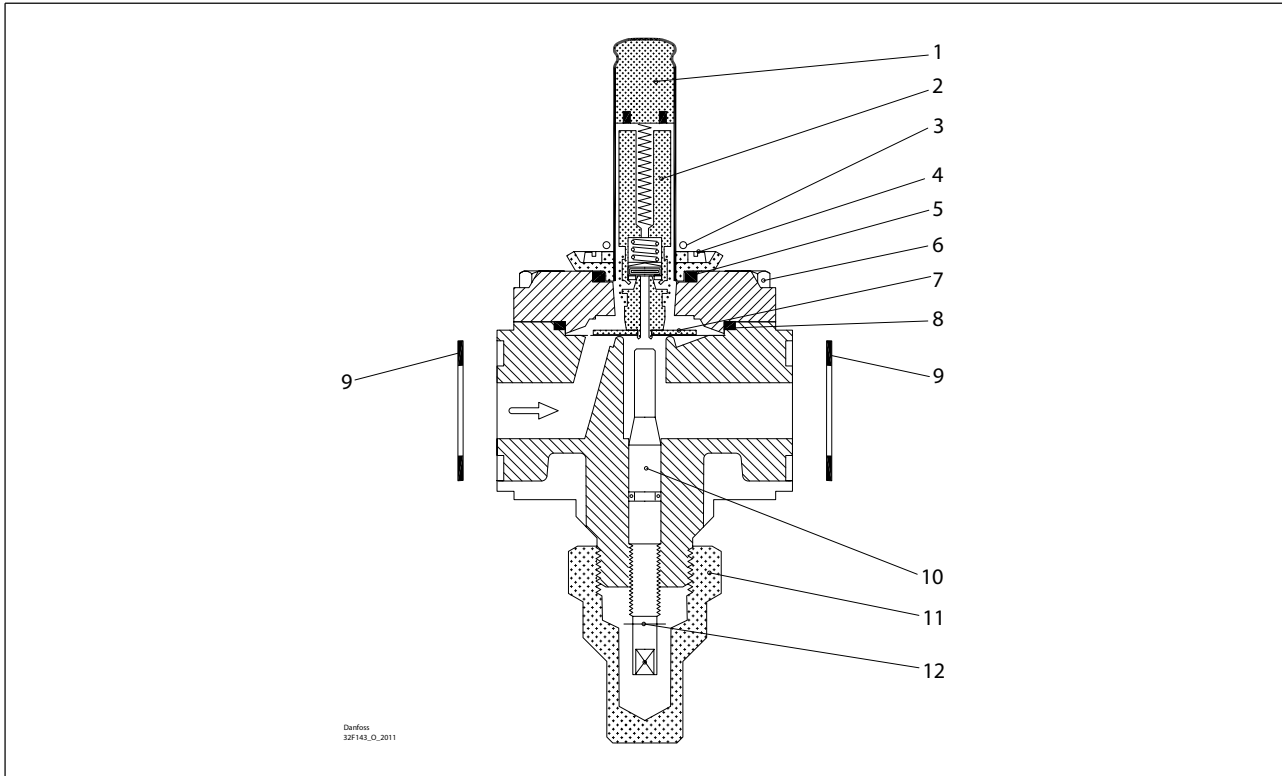

EVRAT, size 10 (previous design)

Overhaul kit | Code number 032F2321

<p>1</p>  <p>Total no. = 1</p>	<p>2</p>  <p>Total no. = 1</p>	<p>3</p>  <p>Total no. = 1</p>	<p>4</p>  <p>Total no. = 4</p>	<p>5</p>  <p>Total no. = 1</p>	<p>6</p>  <p>Total no. = 4</p>
<p>7</p>  <p>Total no. = 1</p>	<p>8</p>  <p>Total no. = 1</p>	<p>9</p>  <p>Total no. = 2</p>	<p>10</p>  <p>Total no. = 1</p>	<p>11</p>  <p>Total no. = 1</p>	<p>12</p>  <p>Total no. = 1</p>