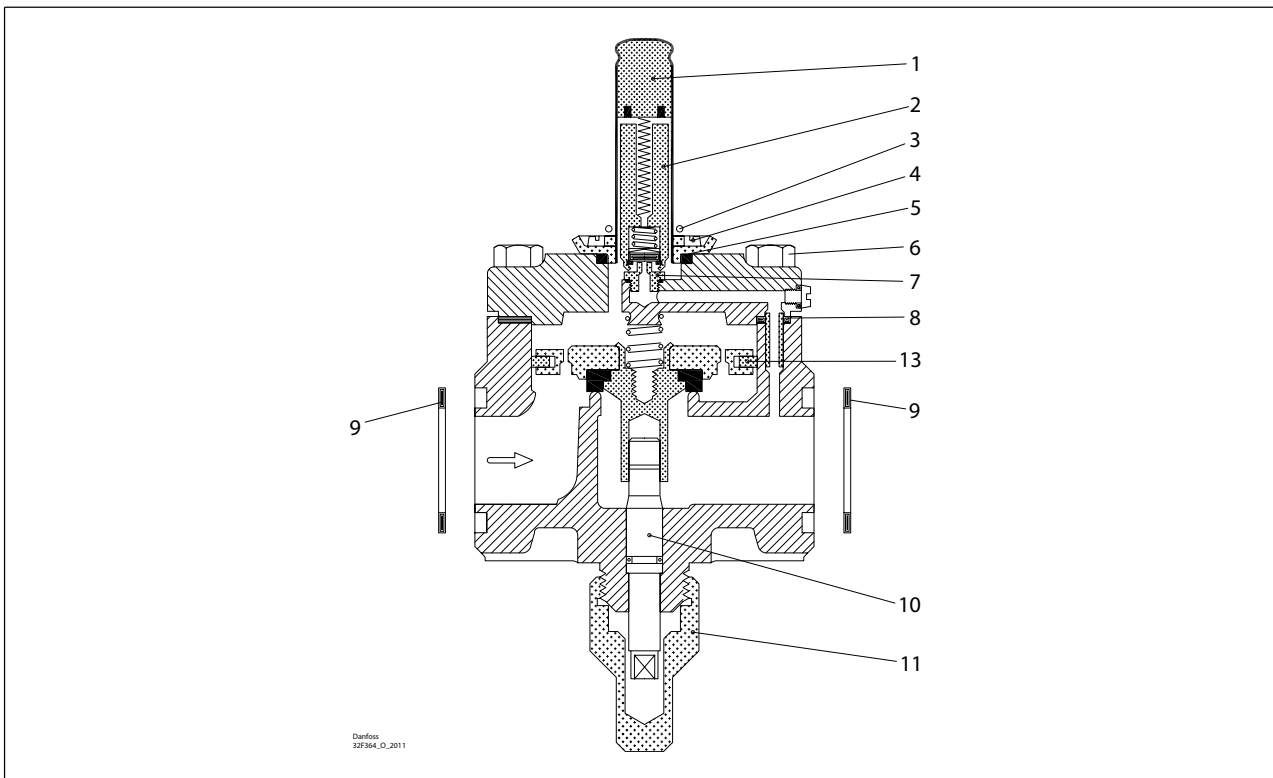

EVRA, size 25 (previous design)

Overhaul kit | Code number 032F2218

<p>1</p> <p>Total no. = 1</p>	<p>2 For AC/DC</p> <p>Total no. = 1</p>	<p>3</p> <p>Total no. = 1</p>	<p>4</p> <p>Total no. = 4</p>	<p>5 = Rubber</p> <p>Total no. = 1</p>	<p>6</p> <p>Total no. = 4</p>
<p>7</p> <p>Total no. = 1</p>	<p>8 = Fibre</p> <p>Total no. = 1</p>	<p>9 = Fibre</p> <p>Total no. = 2</p>	<p>10</p> <p>Total no. = 1</p>	<p>11</p> <p>Total no. = 1</p>	<p>13</p> <p>Total no. = 1</p>