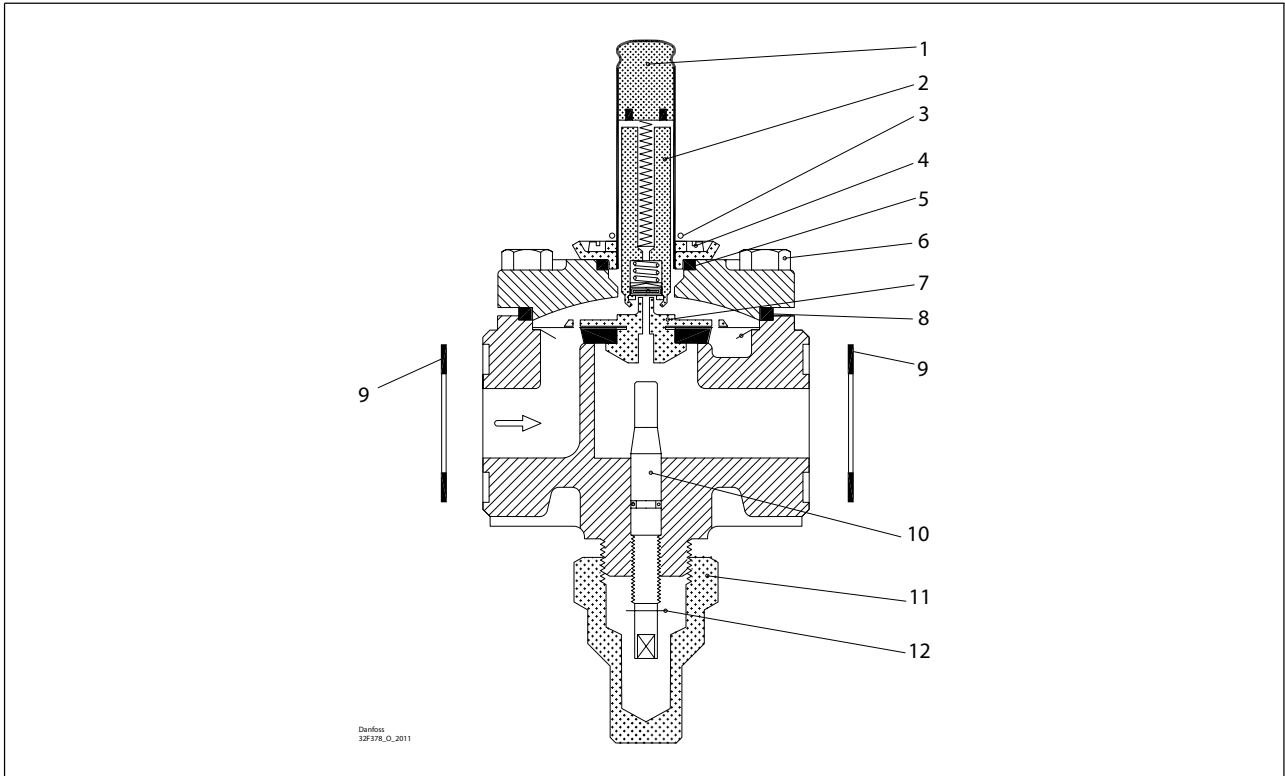

EVRA, size 15 (previous design)

Overhaul kit | Code number 032F2209

<p>1</p> <p>Total no. = 1</p>	<p>2 For AC/DC</p> <p>Total no. = 1</p>	<p>3</p> <p>Total no. = 1</p>	<p>4</p> <p>Total no. = 4</p>	<p>5 = Rubber</p> <p>Total no. = 1</p>	<p>6</p> <p>Total no. = 4</p>
<p>7</p> <p>Total no. = 1</p>	<p>8 = Rubber</p> <p>Total no. = 1</p>	<p>9 = Fibre</p> <p>Total no. = 2</p>	<p>10</p> <p>Total no. = 1</p>	<p>11</p> <p>Total no. = 1</p>	<p>12</p> <p>Total no. = 1</p>