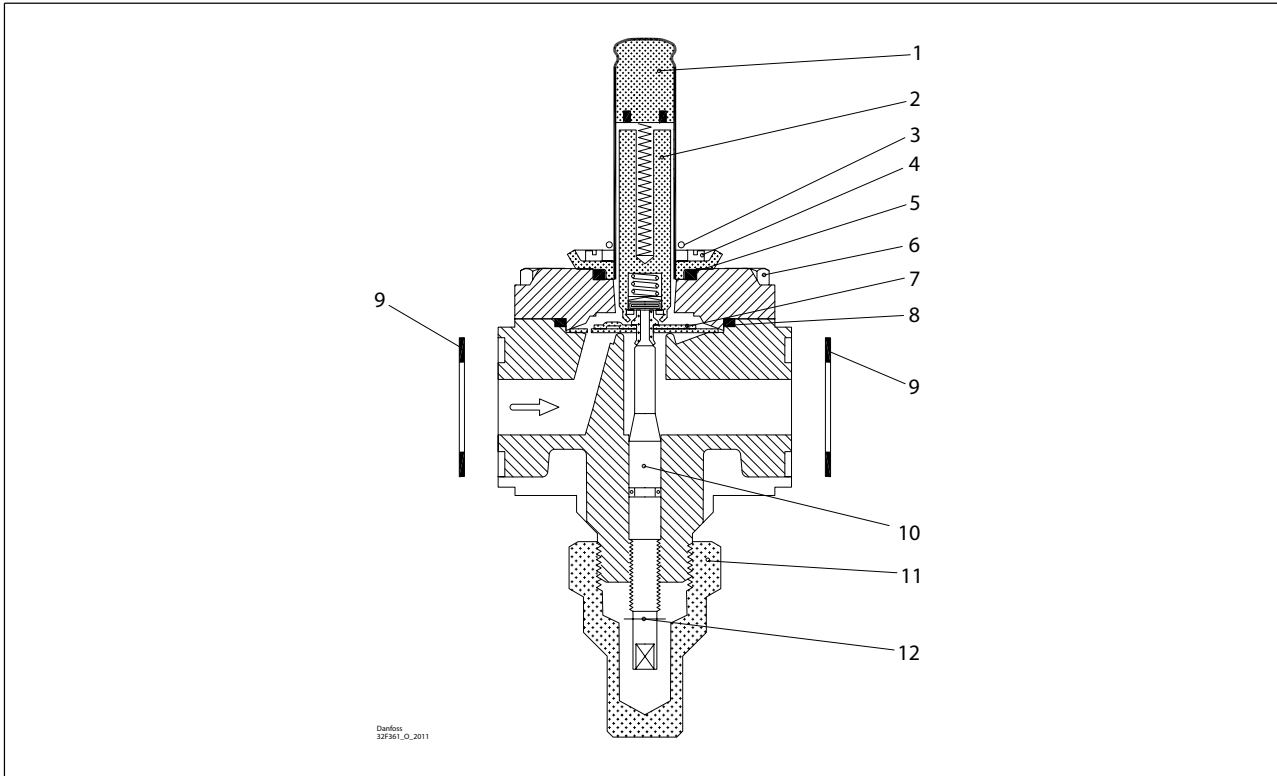

EVRA, size 10 (previous design)

Overhaul kit | Code number 032F2202

<p>1</p> <p>Total no. = 1</p>	<p>2 For AC/DC</p> <p>Total no. = 1</p>	<p>3</p> <p>Total no. = 1</p>	<p>4</p> <p>Total no. = 4</p>	<p>5 = Rubber</p> <p>Total no. = 1</p>	<p>6</p> <p>Total no. = 4</p>
<p>7</p> <p>Total no. = 1</p>	<p>8 = Rubber</p> <p>Total no. = 1</p>	<p>9 = Fibre</p> <p>Total no. = 2</p>	<p>10</p> <p>Total no. = 1</p>	<p>11</p> <p>Total no. = 1</p>	<p>12</p> <p>Total no. = 1</p>