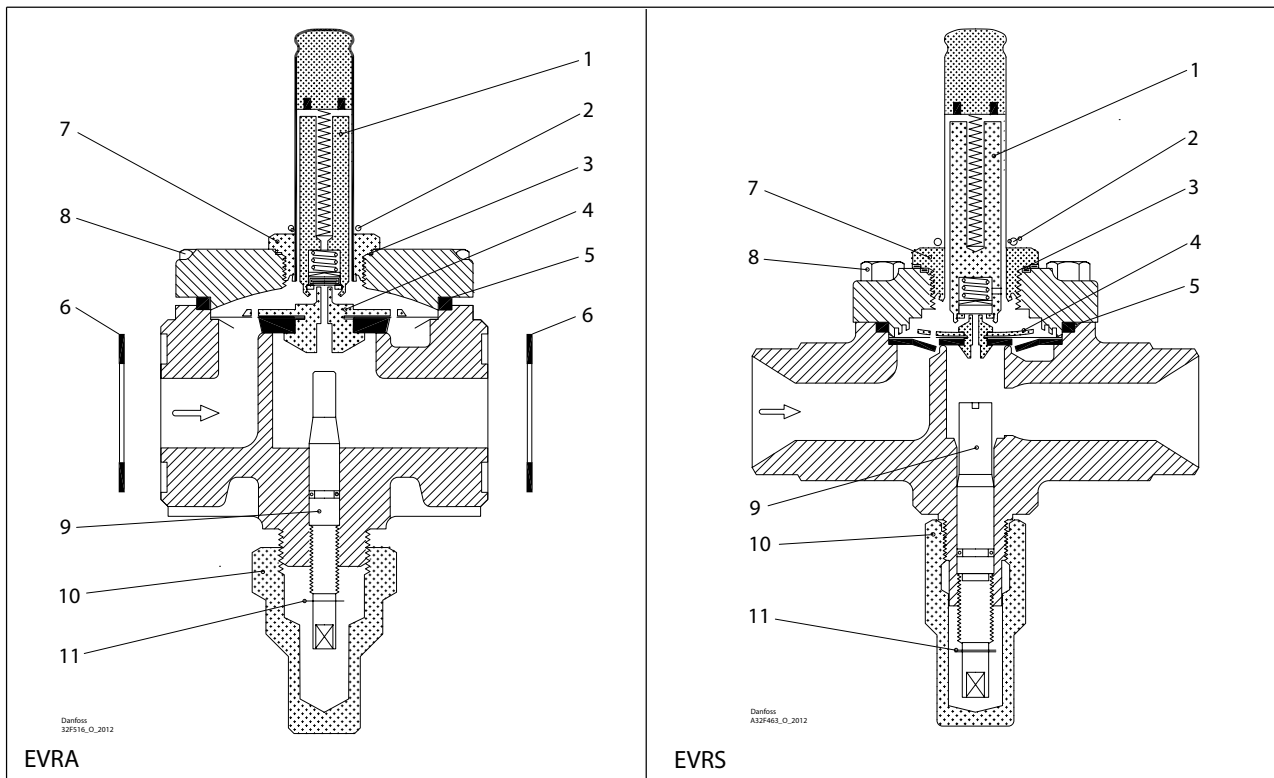

# EVRA and EVRS, size 15

Overhaul kit | Code number 032F2338

<p><b>1</b> For AC / DC</p> <p>Total no. = 1</p>	<p><b>2</b></p> <p>Total no. = 1</p>	<p><b>3</b></p> <p>Total no. = 1</p>	<p><b>4</b></p> <p>Total no. = 1</p>	<p><b>5</b></p> <p>Total no. = 1</p>	<p><b>6</b></p> <p>Total no. = 2</p>
<p><b>7</b></p> <p>Total no. = 1</p>	<p><b>8</b></p> <p>Total no. = 4</p>	<p><b>9</b></p> <p>Total no. = 1</p>	<p><b>10</b></p> <p>Total no. = 1</p>	<p><b>11</b></p> <p>Total no. = 1</p>	