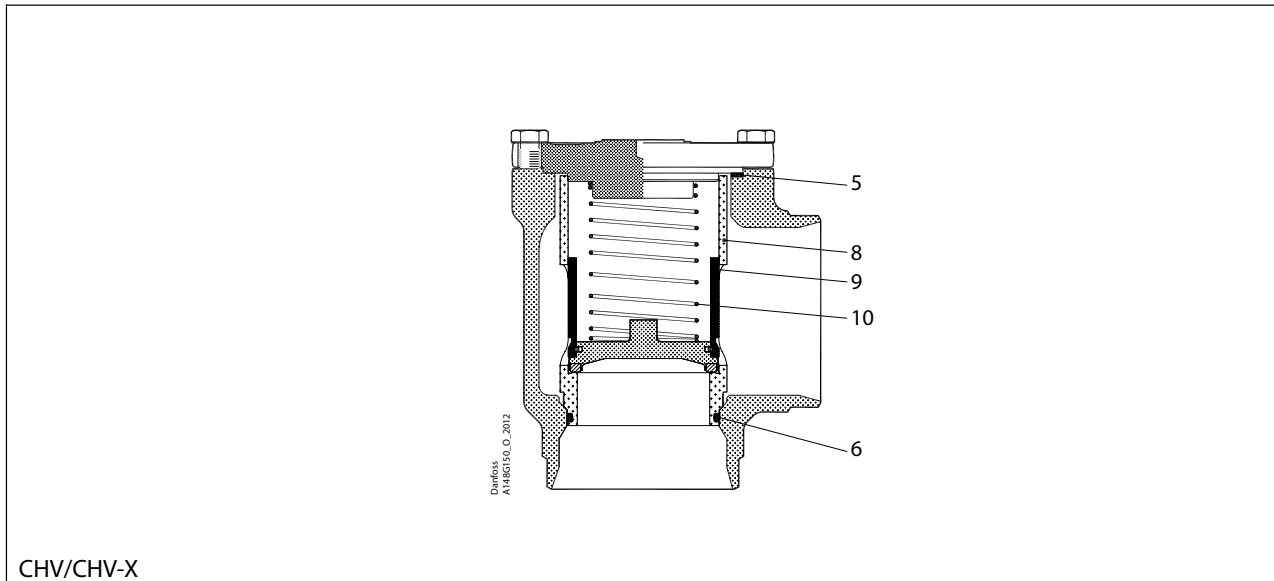

CHV / CHV-X sizes 80

Overhaul kit | Code number 148B6171

CHV/CHV-X

<p>5</p> <p>= Fibre</p> <p>Total no. = 1</p>	<p>6</p> <p>Total no. = 1</p>	<p>8</p> <p>Total no. = 1</p>	<p>9</p> <p>Total no. = 1</p>	<p>10</p> <p>Total no. = 1</p>
---	--------------------------------------	--------------------------------------	--------------------------------------	---------------------------------------