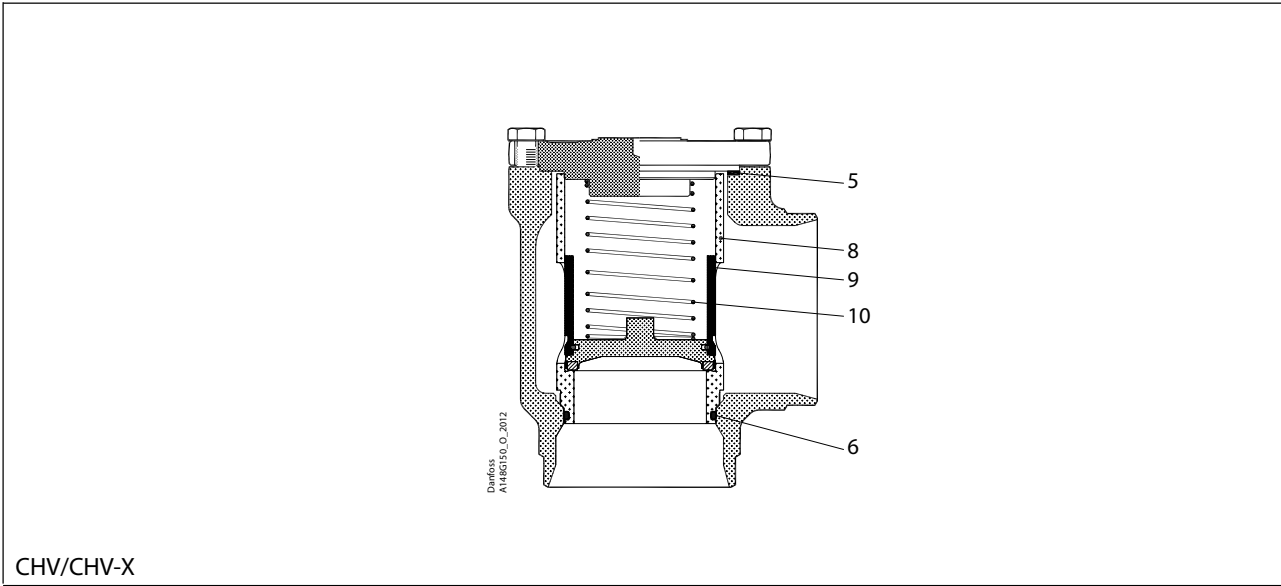

CHV / CHV-X sizes 50

Overhaul kit | Code number 148B6169

<p>5</p> <p>= Fibre</p> <p>Total no. = 1</p>	<p>6</p> <p>Total no. = 1</p>	<p>8</p> <p>Total no. = 1</p>	<p>9</p> <p>Total no. = 1</p>	<p>10</p> <p>Total no. = 1</p>
---	--------------------------------------	--------------------------------------	--------------------------------------	---------------------------------------