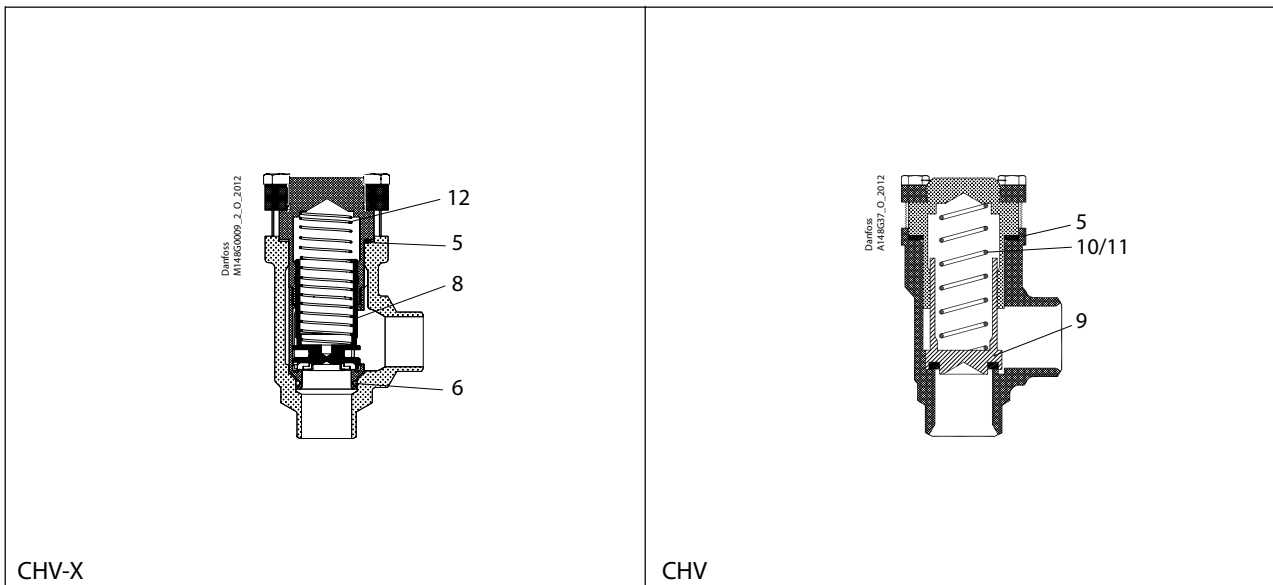

CHV / CHV-X sizes 25 - 40

Overhaul kit | Code number 148B6168

<p>5</p> <p>Total no. = 1</p>	<p>6</p> <p>Total no. = 1</p>	<p>8</p> <p>Total no. = 1</p>	<p>9</p> <p>Total no. = 1</p>	<p>10</p> <p>Total no. = 1</p>
<p>11</p> <p>Total no. = 1</p>	<p>12</p> <p>Total no. = 1</p>			