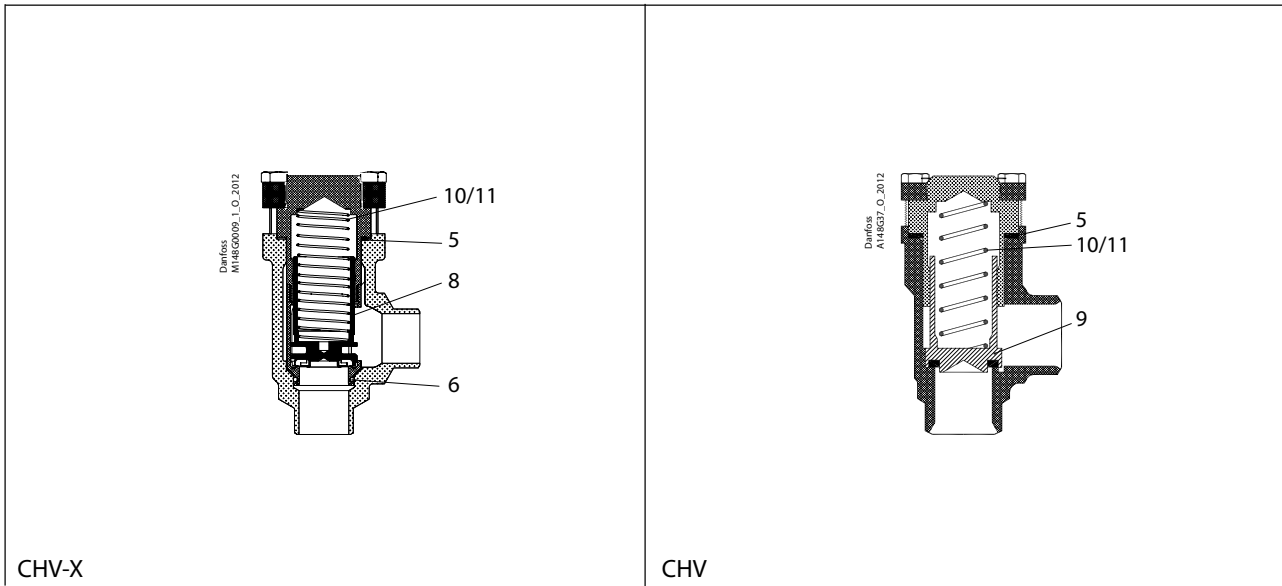

CHV / CHV-X sizes 15 - 20

Overhaul kit | Code number 148B6167

<p>5</p>  <p>Total no. = 1</p>	<p>6</p>  <p>Total no. = 1</p>	<p>8</p>  <p>Total no. = 1</p>	<p>9</p>  <p>Total no. = 1</p>	<p>10</p>  <p>Total no. = 1</p>
<p>11</p>  <p>Total no. = 1</p>				