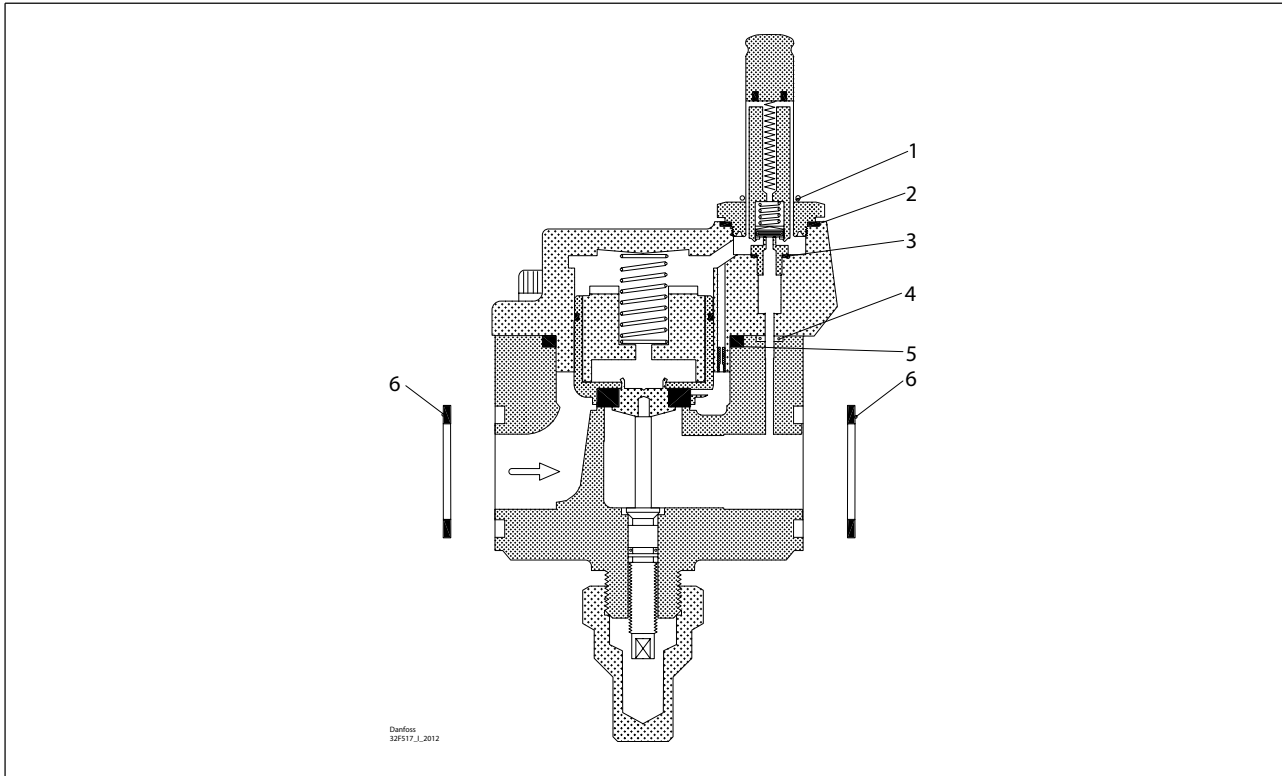

EVRA, size 25

Inspection kit | Code number 032F2326

<p>1</p> <p>Ø14 mm Ø0.56"</p> <p>Total no. = 1</p>	<p>2</p> <p>Alu.</p> <p>Ø27 mm Ø1.04"</p> <p>Total no. = 1</p>	<p>3</p> <p>Alu.</p> <p>Ø10 mm Ø0.40"</p> <p>Total no. = 1</p>	<p>4</p> <p>Ø5.28 mm Ø0.21"</p> <p>Total no. = 1</p>	<p>5</p> <p>Rubber</p> <p>Ø66 mm Ø2.60"</p> <p>Total no. = 1</p>	<p>6</p> <p>Fibre</p> <p>Ø39 mm Ø1.53"</p> <p>Total no. = 2</p>
---	---	---	---	---	--